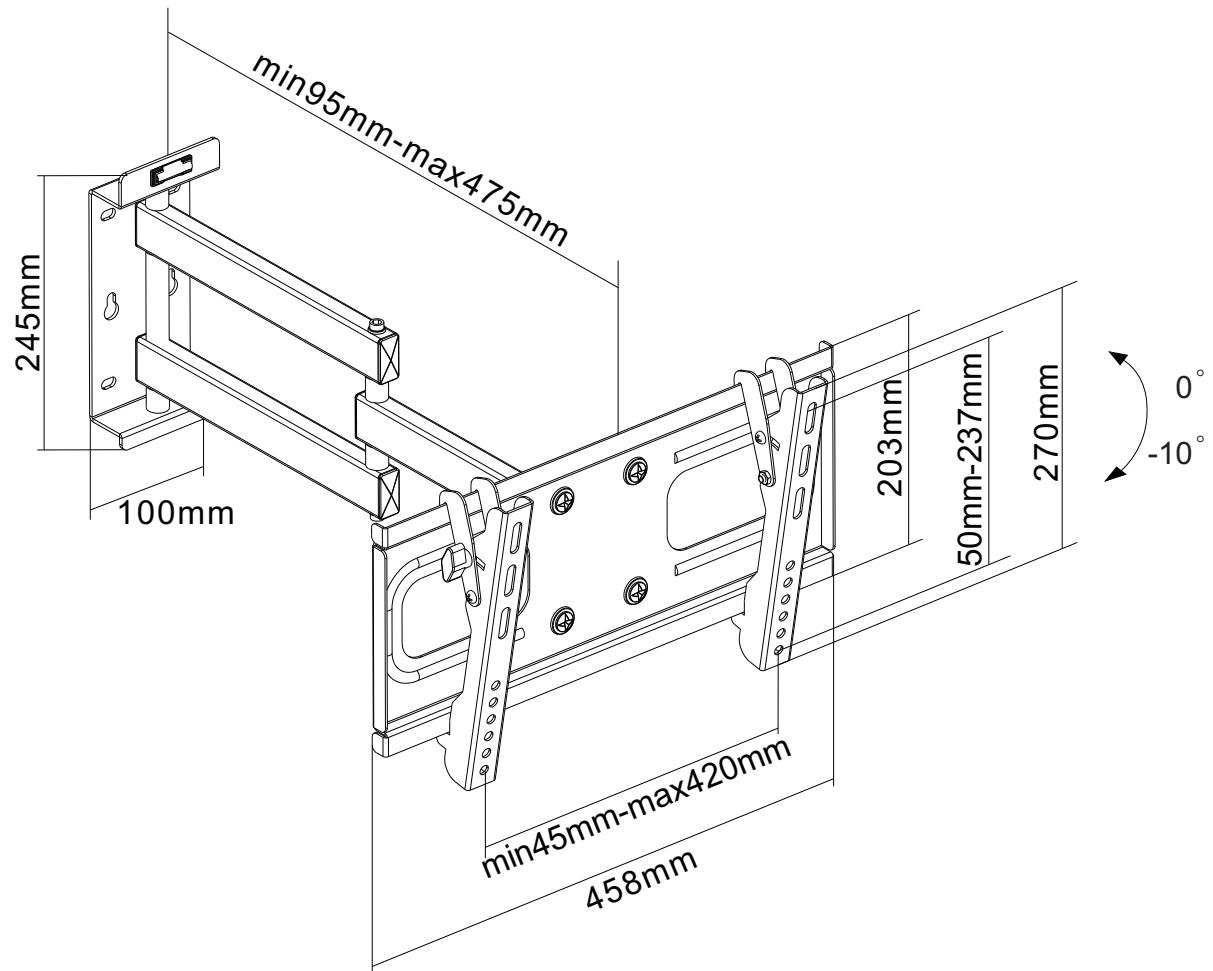

NOTE: ALL MATERIAL COMPLIANT ROHS STANDARD

REVISION INFORMATION			
Rev.	Rev. Date	Modified By	Brief Description

(A)	M6x55	x6	(C)	M8x25	x4	(E)	M6x30	x4	(G)	M5x30	x4	(I)	M4x30	x4	(K)	Ø8	x6	(M)		x4			x2
(B)	Ø10x45	x6	(D)	M8x40	x4	(F)	M6x12	x4	(H)	M5x12	x4	(J)	M4x12	x4	(L)		x4	(N)		x4			

BestLinkNetware

DRAWN BY	DATE: 2011/12/31	DESCRIPTION: Flat TV Mount 23~37" Tilt/Swivel, PA-924, Black
CHECKED BY	SHEET 1 of 1	ITEM NO. 502647BK
APPROVED BY	SCALE 1:1	REV. 00
	UNIT: mm	

NO.	PART NAME	SPECIFICATION DESCRIPTION	QTY	UNIT